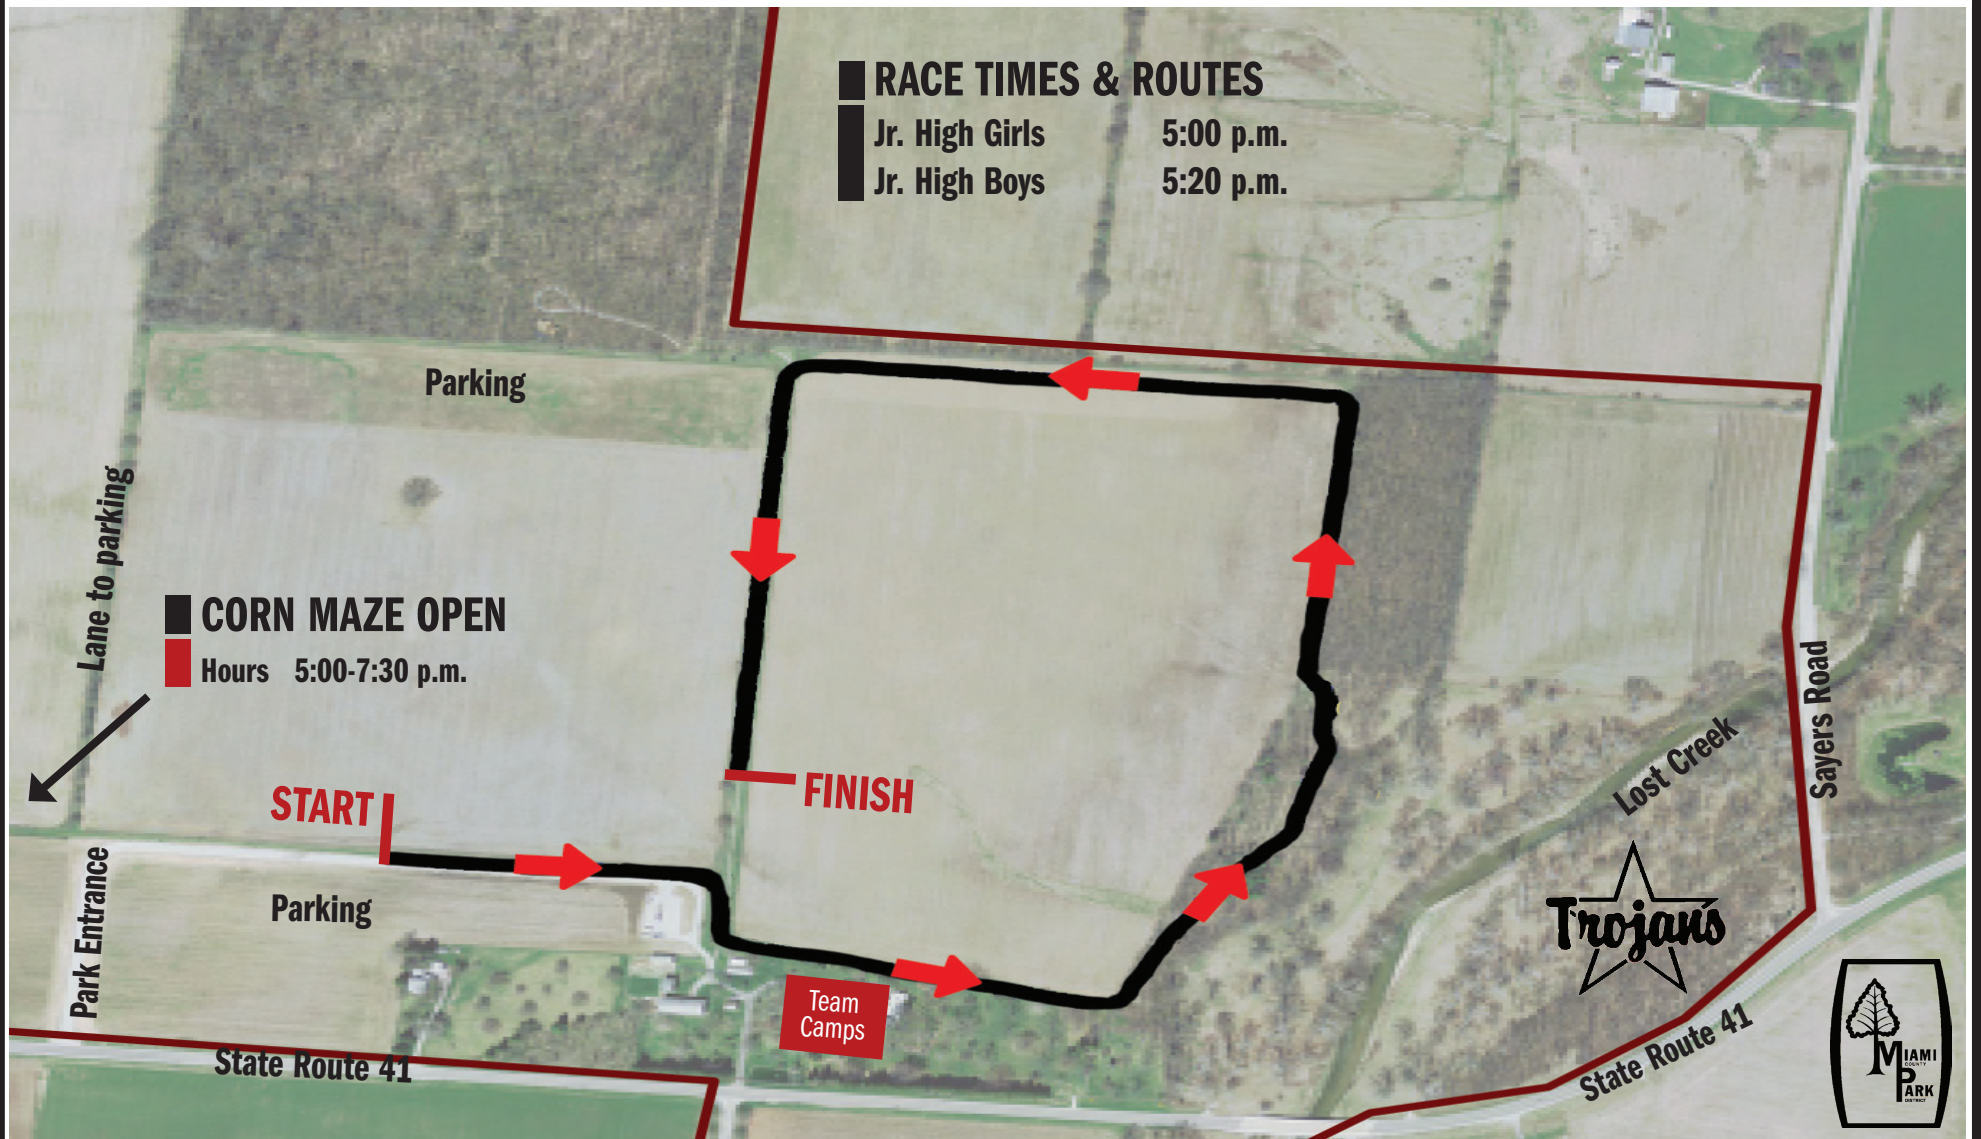

...HOOFIN' IT  
DOWN ON  
THE FARM

# LOST CREEK INVITATIONAL

## RACE TIMES & ROUTES

Jr. High Girls	5:00 p.m.
Jr. High Boys	5:20 p.m.

## CORN MAZE OPEN

Hours 5:00-7:30 p.m.

Lost Creek Reserve - 2645 E. State Route 41 - Troy, Ohio

[MiamiCountyParks.com](http://MiamiCountyParks.com)